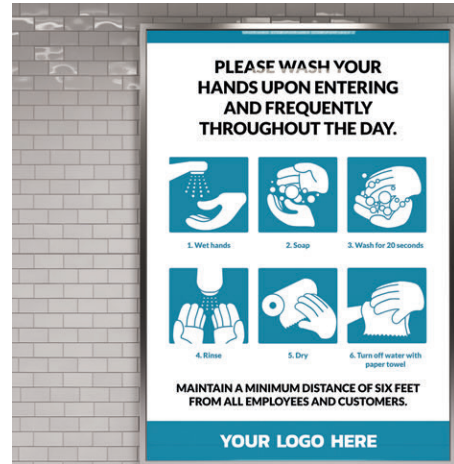

Social Distancing Signage

We have the tools to help you create and design fully customized floor vinyl, pop-up banners, and more – complete with your company's logo or branding colors.

PRINT YOUR LOGO ANYWHERE!